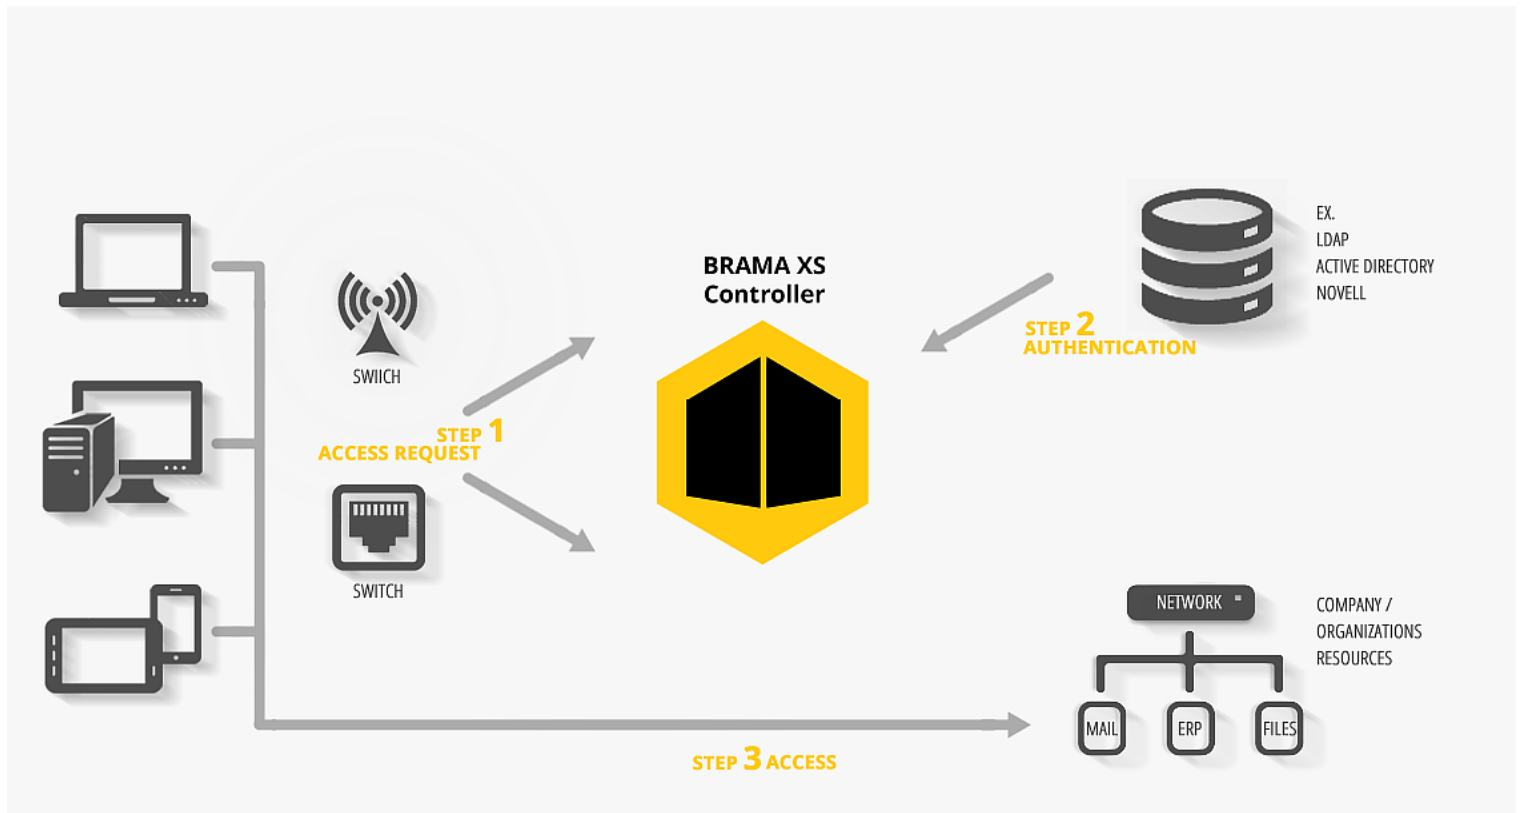

## BRAMA XS CONTROLLER WORKING OVERVIEW

- BRAMA XS Controller provides authentication, authorization, and accounting services for IT infrastructures.
- Brama XS Controller manages and controls remote and local user access through Network Access Servers (NAS) for wireless and wired networks or a combination thereof.
- BRAMA XS Controller works with existing enterprise network equipment from a wide variety of vendors by using RADIUS services. In addition, its TACACS+ services provide authorization services for managing network access equipment.

## **BRAMA XS CONTROLLER WORKING OVERVIEW**

BRAMA XS Controller integrates easily within existing infrastructures, enables smooth adaptation to your specific network requirements and provides a quick increase in your network security levels.