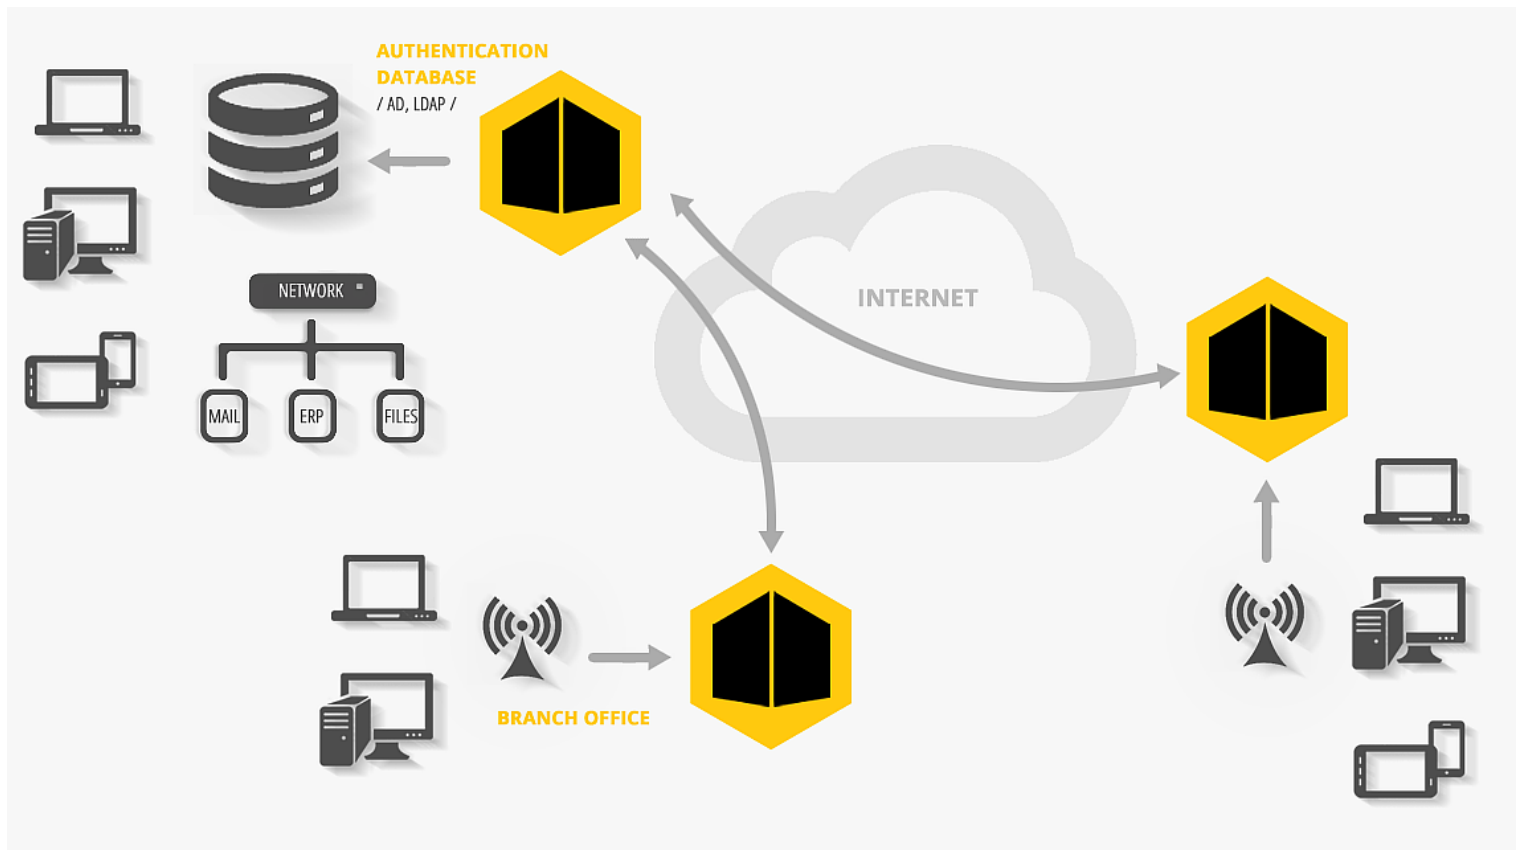

BRAMA XS CONTROLLER FOR EDUCATION

The Brama XS Controller supplies educational organizations with the means to easily protect internal data. Also, through the optional Captive Portal the Brama XS Controller makes it very easy for support personnel to provision new users and devices.

Students and teachers are increasingly using mobile devices; they might not only use laptops, but also bring a mobile phone and/or tablet computer. The Brama XS Controller makes it easy to distinguish between these devices and provides a unified way to connect these devices to applications, services and the Internet.