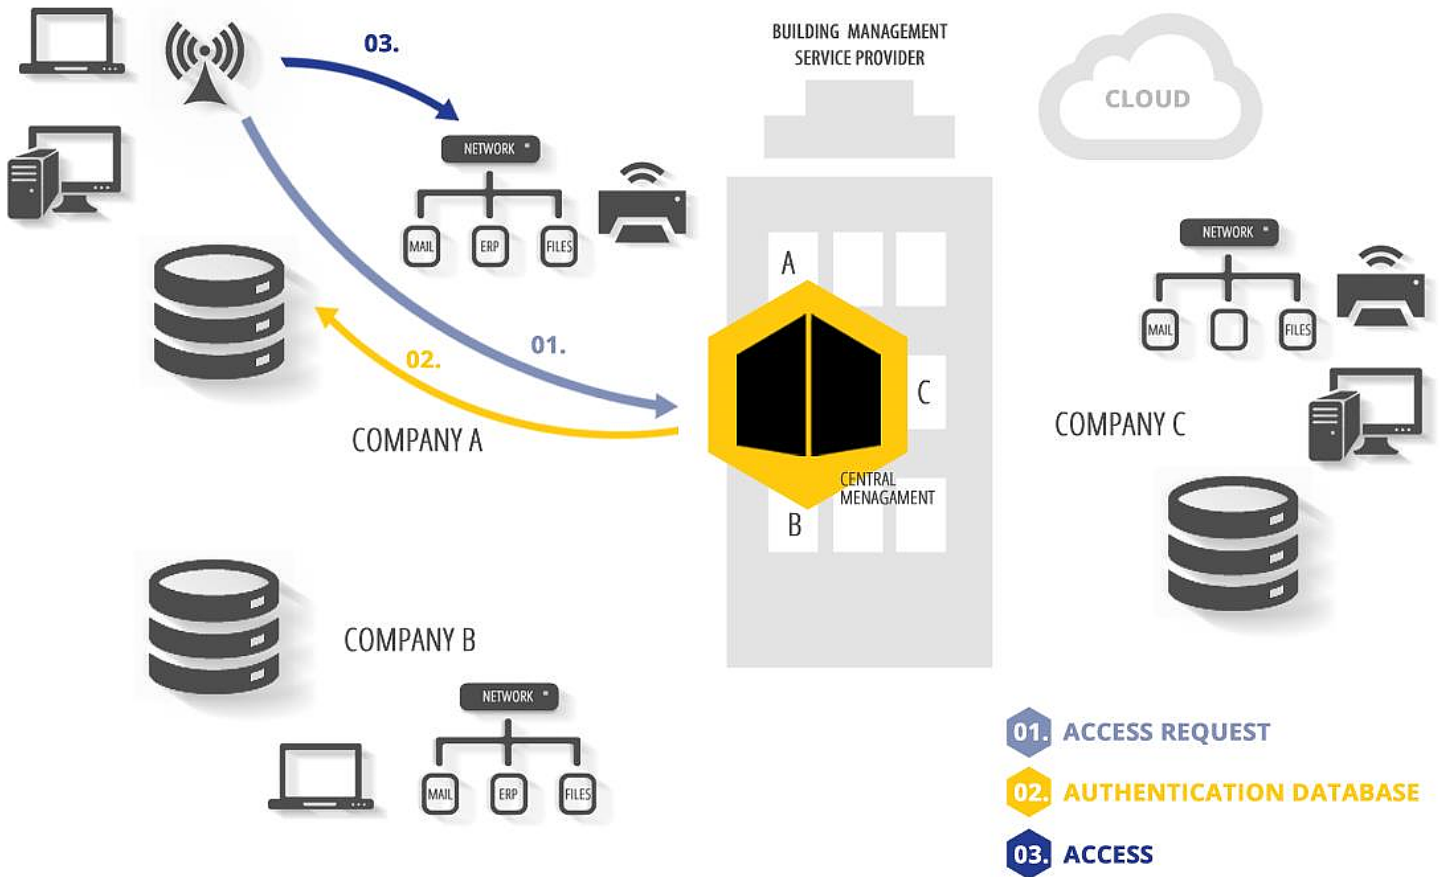

## BRAMA XS CONTROLLER FOR MULTITENANCY

Brama XS Controller is IT security solution that can actually increase the values of using of multi tenancy and resources pooling. It offers better protection for resources and more efficient access control not only for large regular business centers but also smaller office spaces used for coworking.

BRAMA XS minimize network administrative activities in exchange for high level of Authentication, Authorization and Accounting services everywhere where large number of users work on different devices, need access for different data bases but are connected to one network and infrastructure.

BRAMA XS integrates with ease to existing infrastructure and brings in immediate protection benefits such as log and audit access to confidential networks and systems not only for each single individual but also each single individual device.