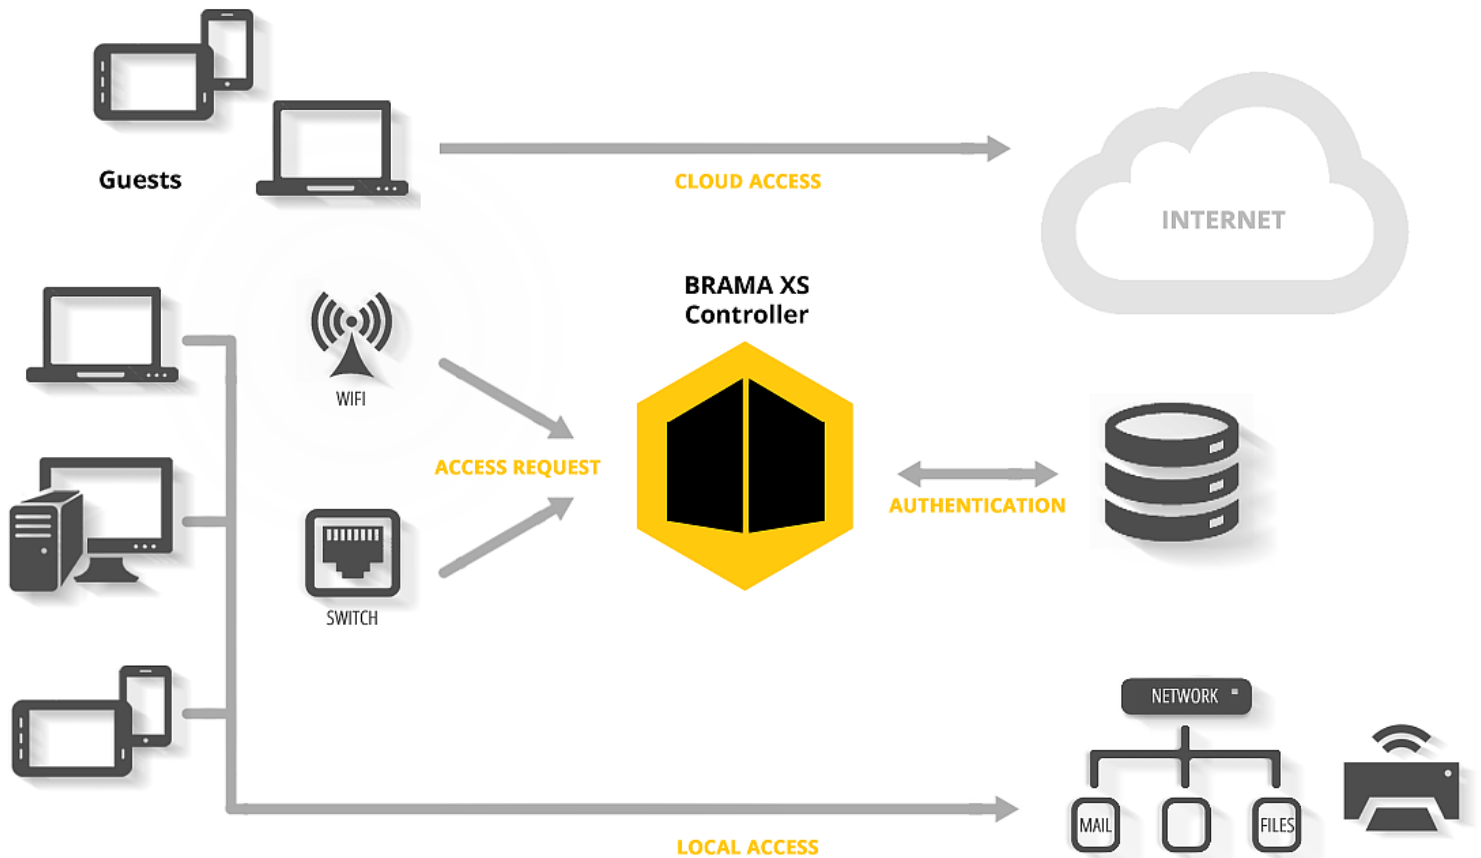

BRAMA XS CONTROLLER FOR SMALL AND MEDIUM BUSINESSES

The BRAMA XS Controller supplies Small and Medium sized organization with Enterprise class security controls. The BRAMA XS Controller is designed to increase your network security levels, lower the administrative load for provisioning devices and for easy integration with existing infrastructures.

The Brama XS Controller requires minimal knowledge to provision new users and devices, while enabling strong security controls to protect your data and applications.

FOR MORE INFORMATION PLEASE USE OUR CONTACT FORM